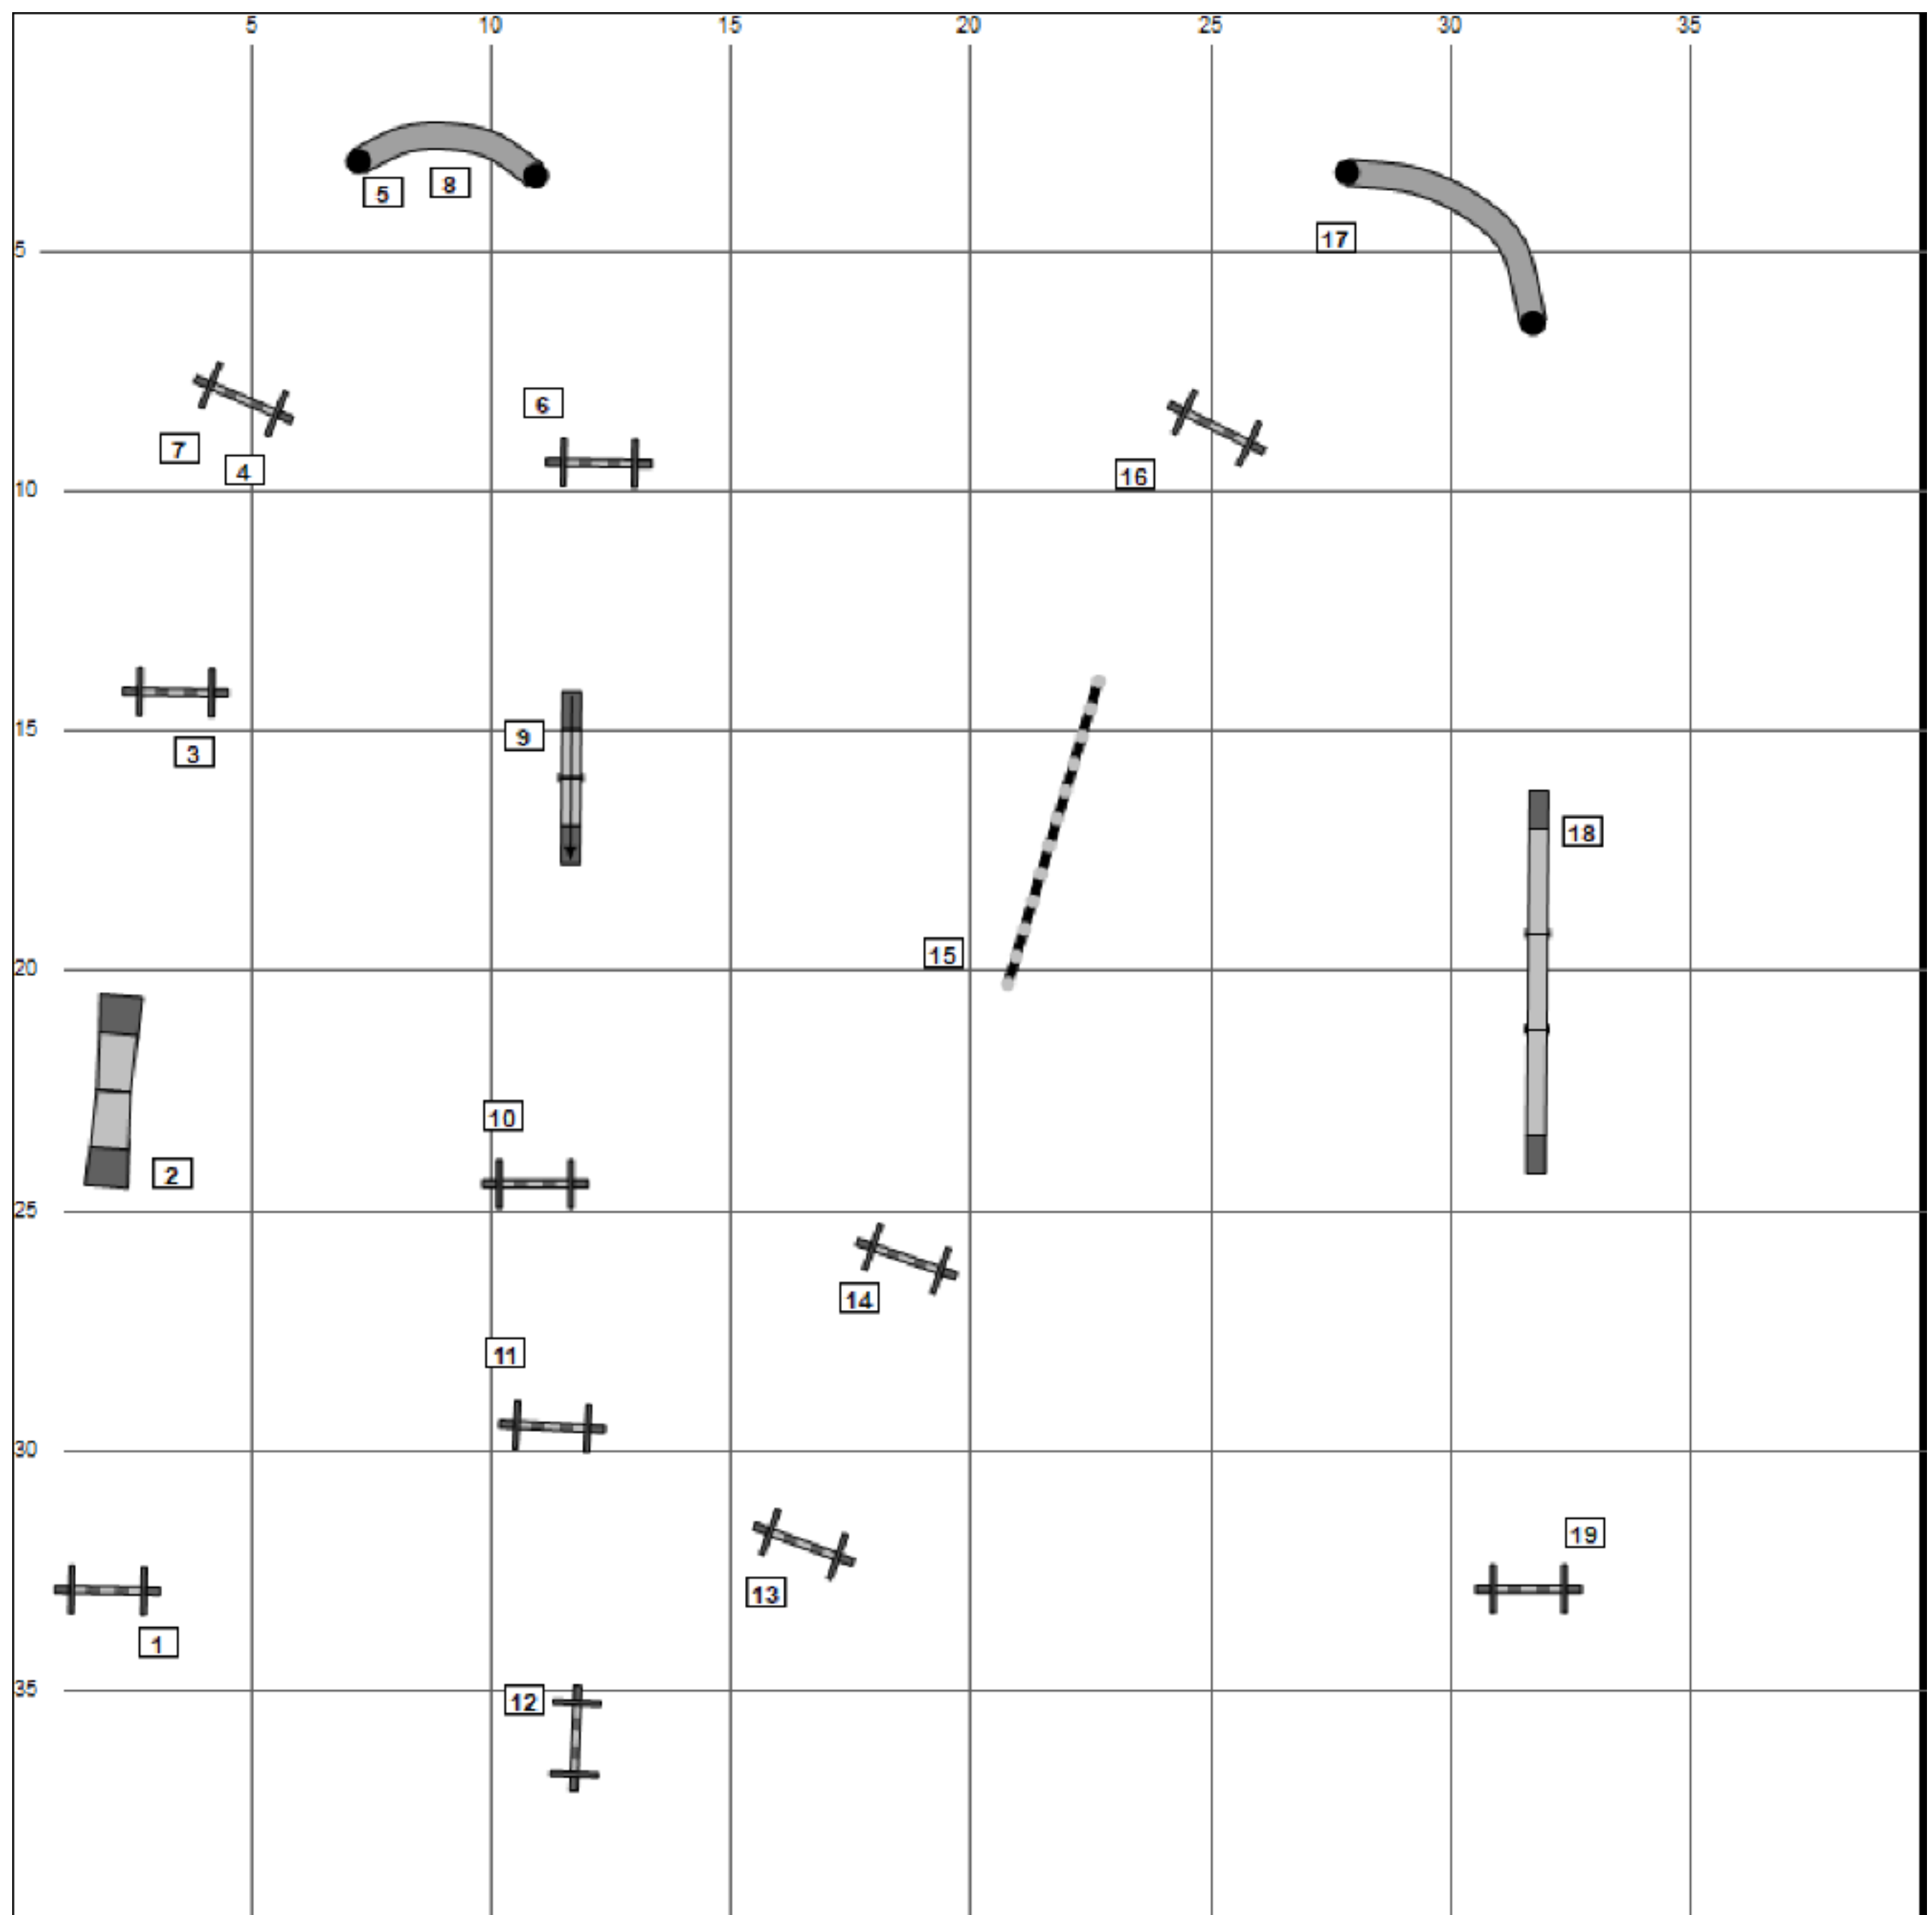

Licensed to: Dawn Greer

Course Name: 1-2 Agility Lisburn August 19

Course Designer: Dawn Greer

Course Size: 40 x 40 m

White Path: 150 m

Licensed to: Dawn Greer

Course Name: 1-3 Agility Lisburn August 19

Course Designer: Dawn Greer

Course Size: 40 x 40 m

White Path: 173 m

Licensed to: Dawn Greer

Course Name: 3-5 Agility Lisburn August 19

Course Designer: Dawn Greer

Course Size: 40 x 40 m

Licensed to: Dawn Greer

Course Name: 4-7 Agility Lisburn August 19

Course Designer: Dawn Greer

Course Size: 40 x 40 m

White Path: 150 m

Licensed to: Dawn Greer

Course Name: 6-7 Agility Lisburn August 19

Course Designer: Dawn Greer

Course Size: 40 x 40 m

White Path: 182 m