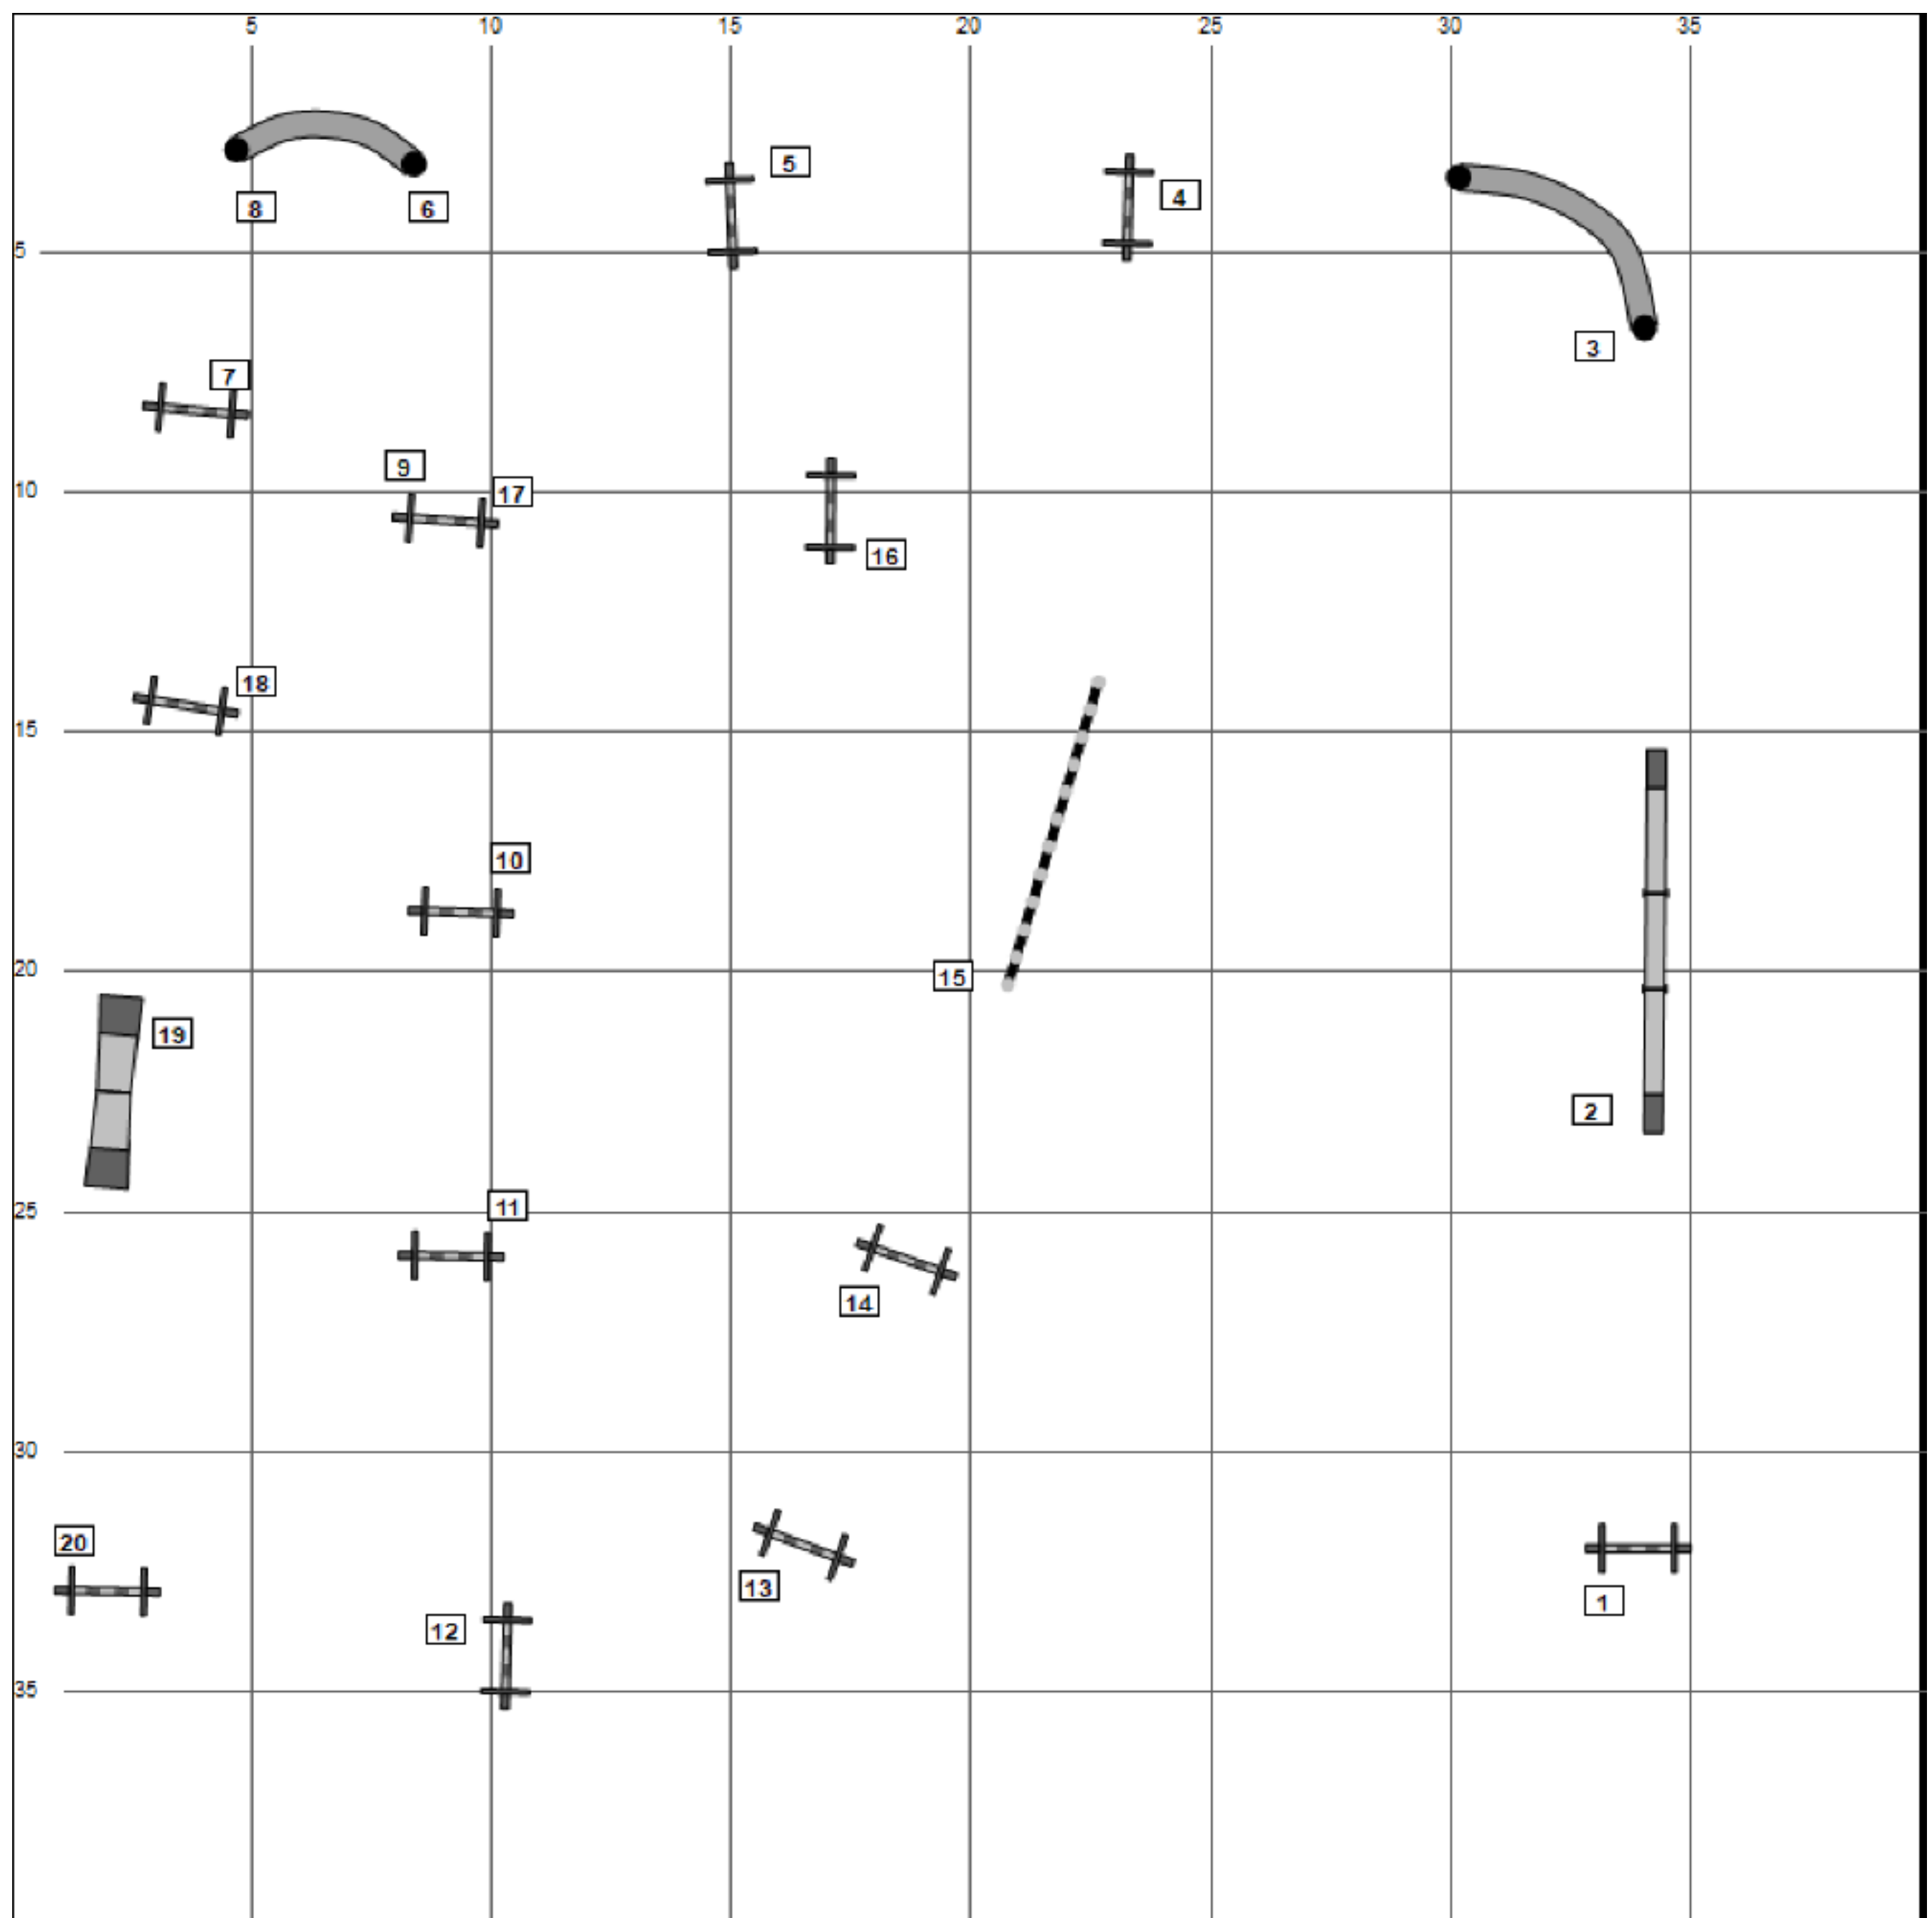

Licensed to: Dawn Greer

Course Name: 1-2 Agility Lisburn August 19

Course Designer: Dawn Greer

Course Size: 40 x 40 m

White Path: 150 m

Licensed to: Dawn Greer

Course Name: 1-3 Agility Lisburn August 19

Course Designer: Dawn Greer

Course Size: 40 x 40 m

White Path: 173 m

Licensed to: Dawn Greer

Course Name: 3-5 Agility Lisburn August 19

Course Designer: Dawn Greer

Course Size: 40 x 40 m

Licensed to: Dawn Greer

Course Name: 4-7 Agility Lisburn August 19

Course Designer: Dawn Greer

Course Size: 40 x 40 m

White Path: 150 m

Licensed to: Dawn Greer

Course Name: 6-7 Agility Lisburn August 19

Course Designer: Dawn Greer

Course Size: 40 x 40 m

White Path: 182 m