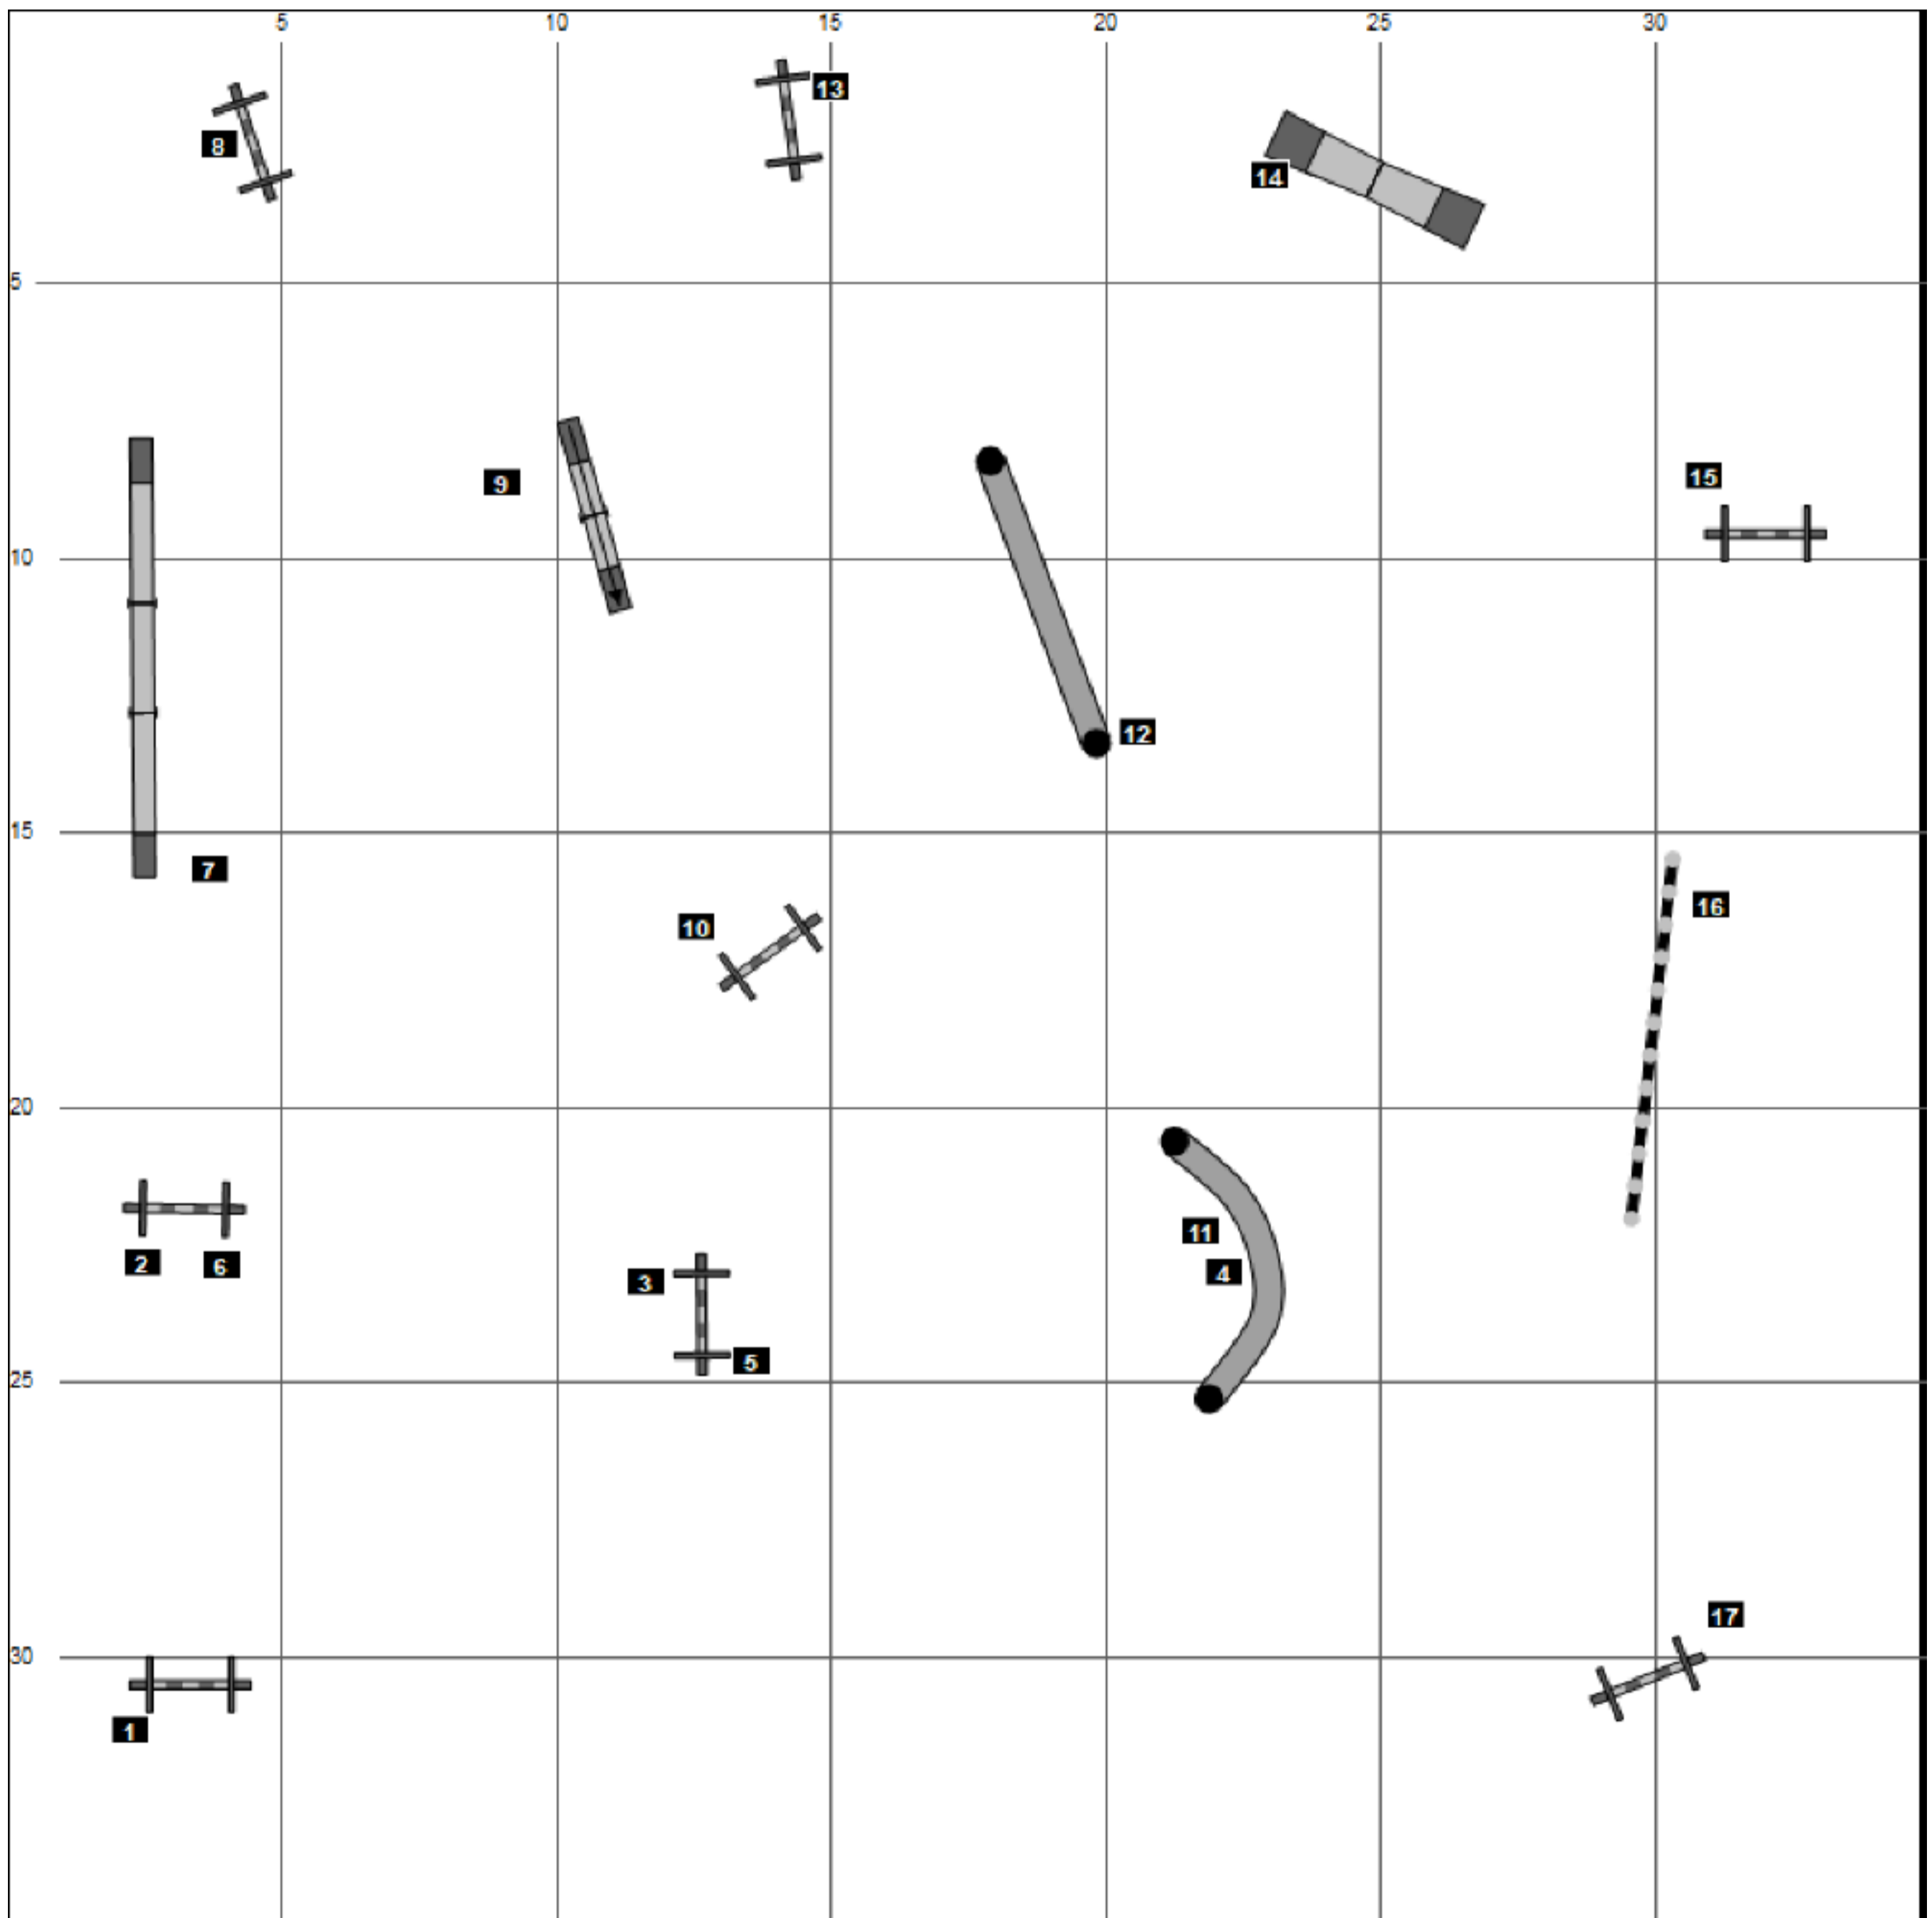

Licensed to: Dawn Greer

Course Name: 1-2 Agility Down District Sept 19

Course Designer: Dawn Greer

Course Size: 35 x 35 m

Licensed to: Dawn Greer

Course Name: 1-4 Agility Down District Sept 19

Course Designer: Dawn Greer

Course Size: 35 x 35 m

Black Path: 160 m

Licensed to: Dawn Greer

Course Name: 3-7 Agility Down District Sept 19

Course Designer: Dawn Greer

Course Size: 35 x 35 m

Black Path: 185 m

Licensed to: Dawn Greer

Course Name: 5-7 Agility Down District Sept 19

Course Designer: Dawn Greer

Course Size: 35 x 35 m