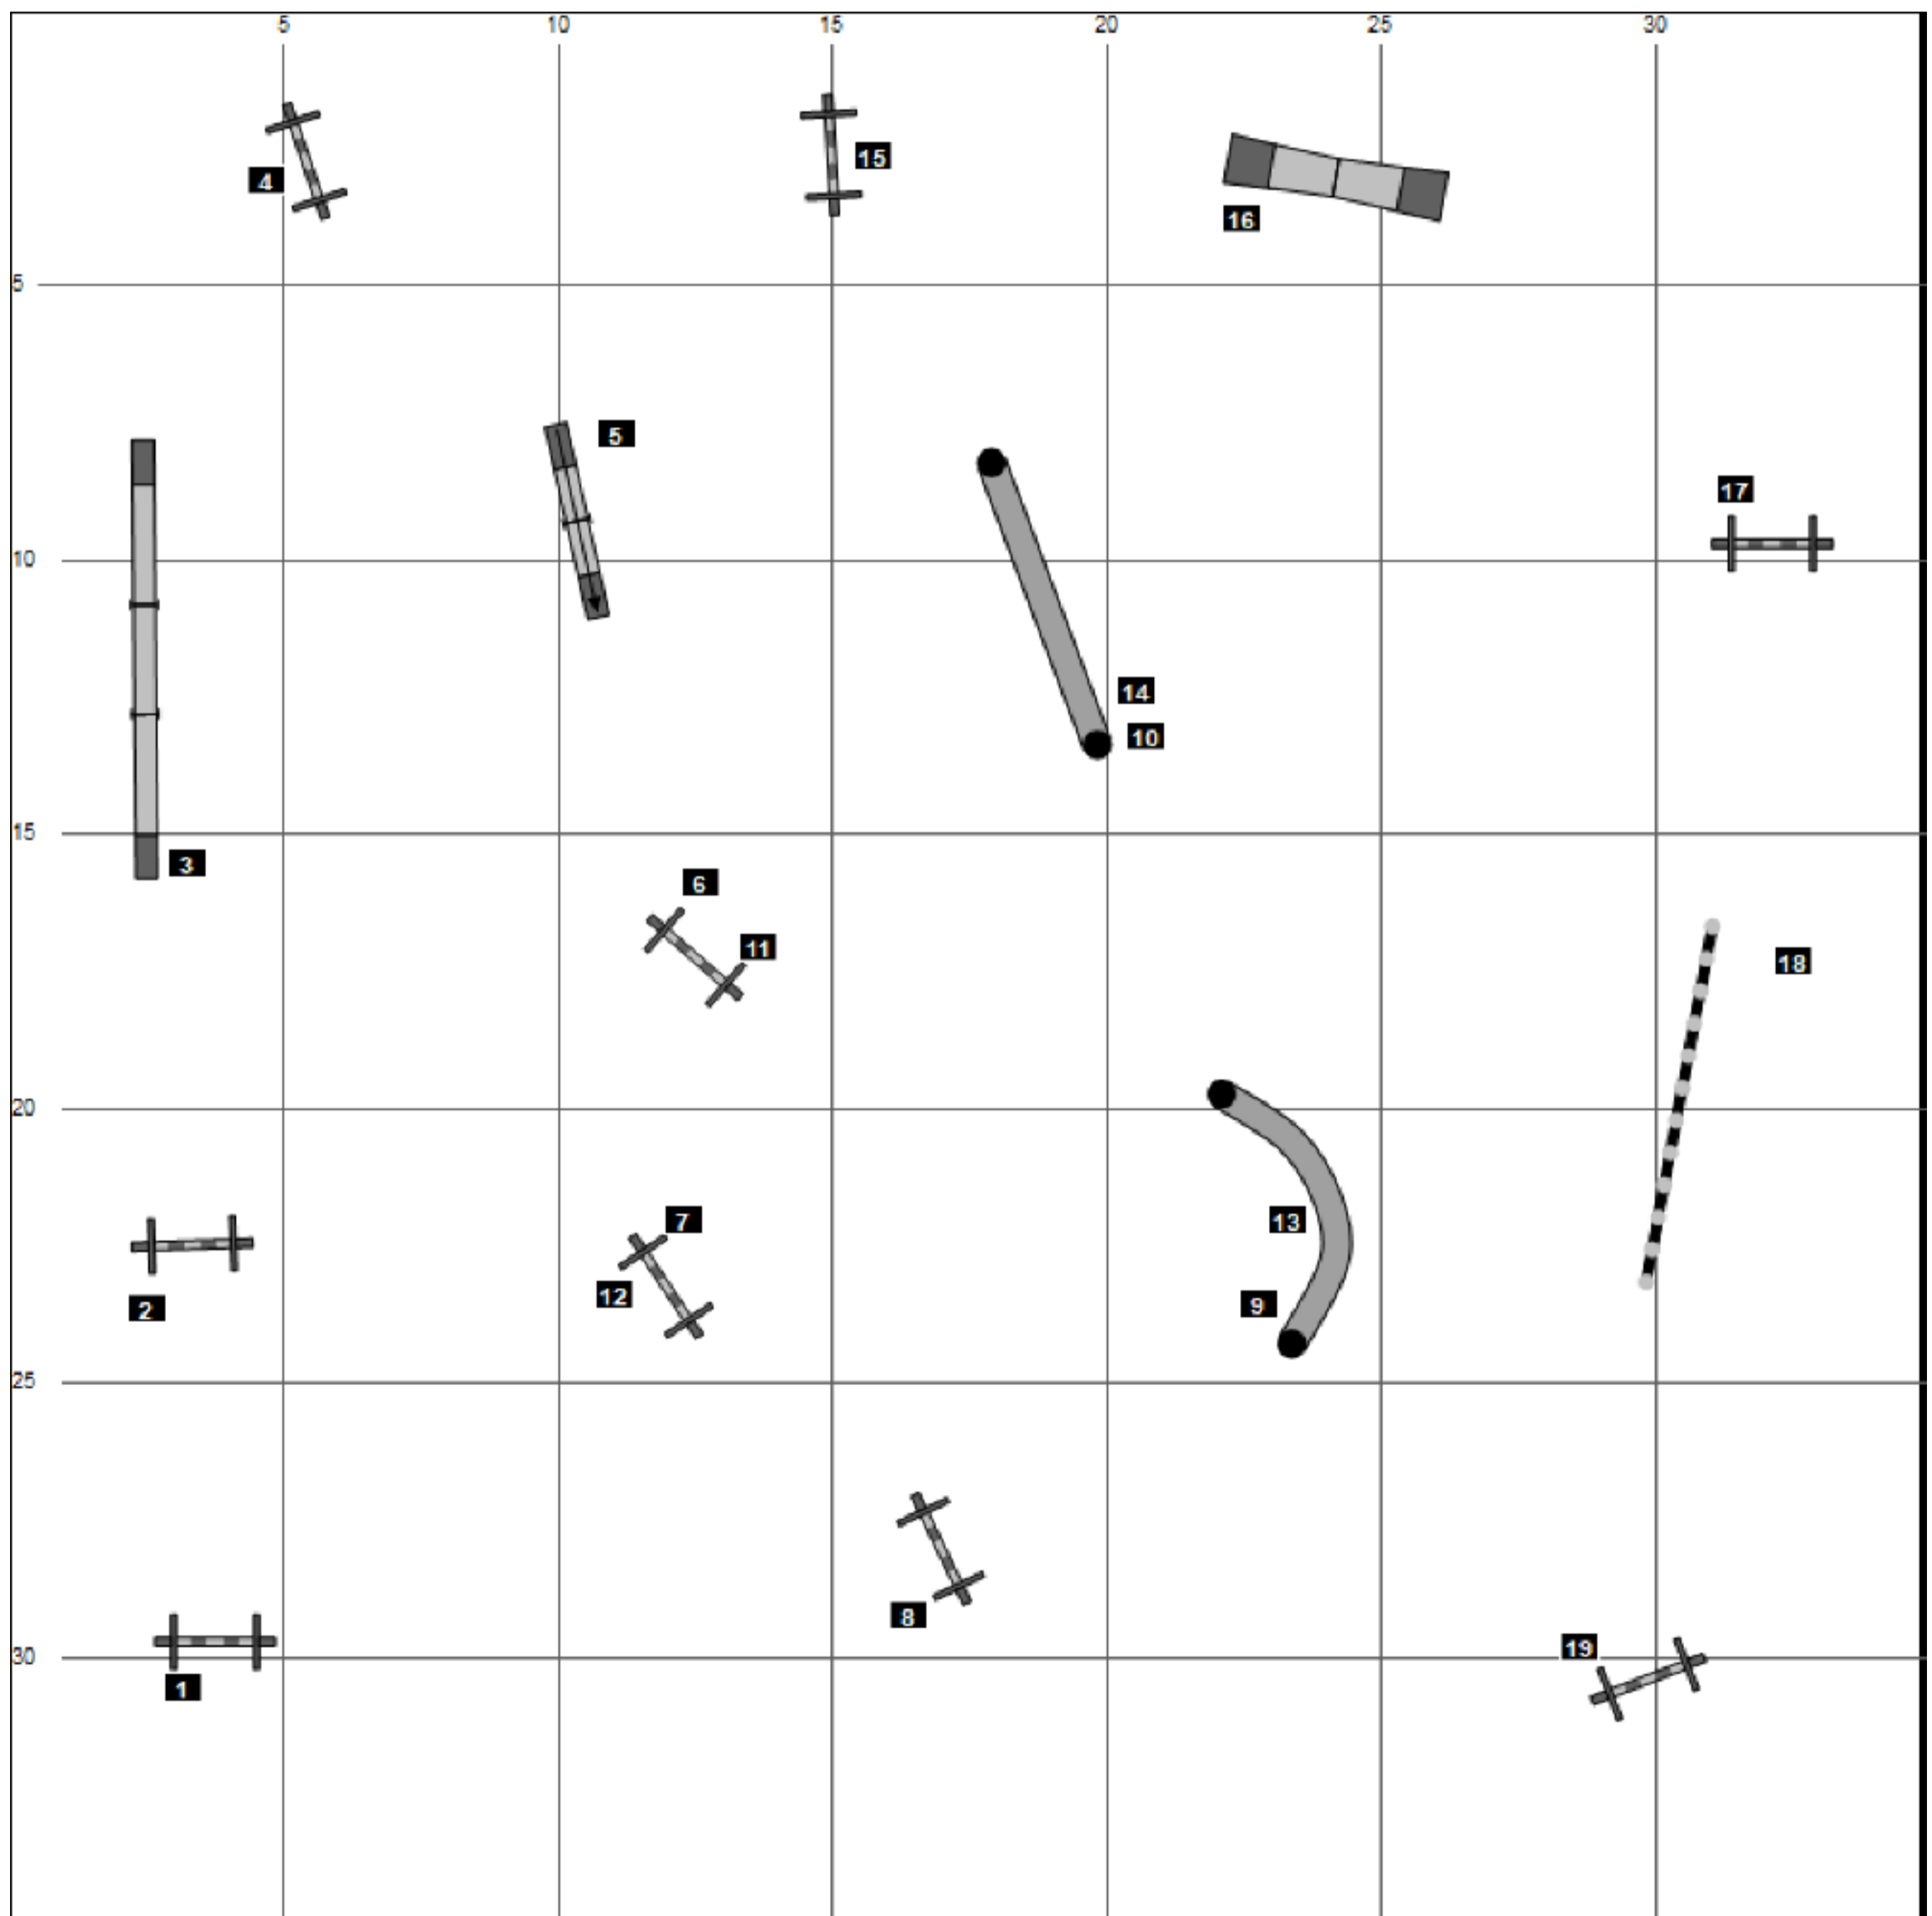

Licensed to: Dawn Greer

Course Name: 1-2 Agility Down District Sept 19

Course Designer: Dawn Greer

Course Size: 35 x 35 m

Licensed to: Dawn Greer

Course Name: 1-4 Agility Down District Sept 19

Course Designer: Dawn Greer

Course Size: 35 x 35 m

Black Path: 160 m

Licensed to: Dawn Greer

Course Name: 3-7 Agility Down District Sept 19

Course Designer: Dawn Greer

Course Size: 35 x 35 m

Black Path: 185 m

Licensed to: Dawn Greer

Course Name: 5-7 Agility Down District Sept 19

Course Designer: Dawn Greer

Course Size: 35 x 35 m